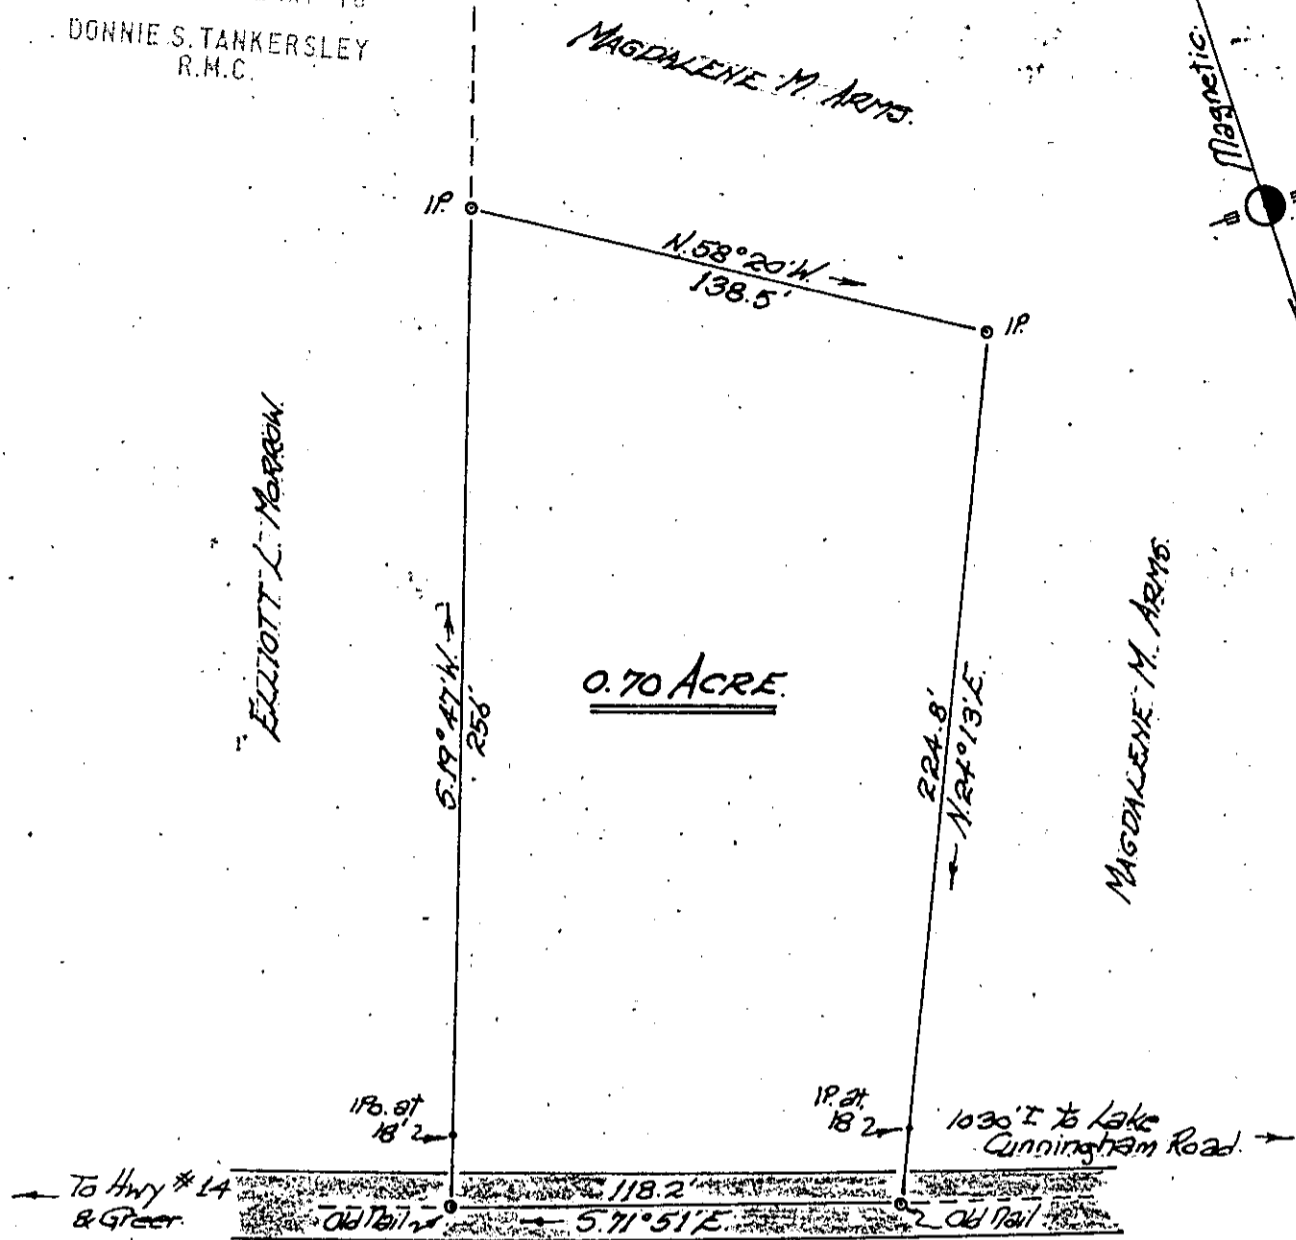

FILED
GREENVILLE CO. S. C.
MAY 16 10 22 AM '78
DONNIE S. TANKERSLEY
R.M.C.

0.70 ACRE.

CANNON ROAD

PROPERTY OF
MILDRED M. STROUD

Located approx 4 miles North of Greer.

GREENVILLE COUNTY, SOUTH CAROLINA.

SCALE: 1" = 50 FEET.

MAY 12 1978.

✓ 6-Q-23

34056

Tri-State Surveyors
109 Few Street
Greer, S. C. 29651

MAY 16 1978

MICROFILMED

GCTC --- 1 MY16 78 1505 1.00CI